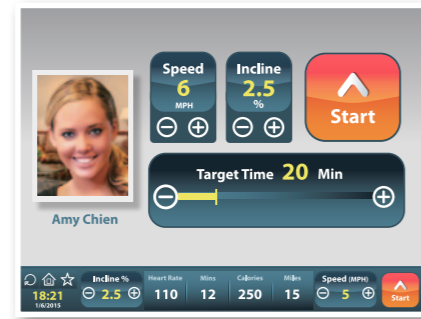

Workout Page