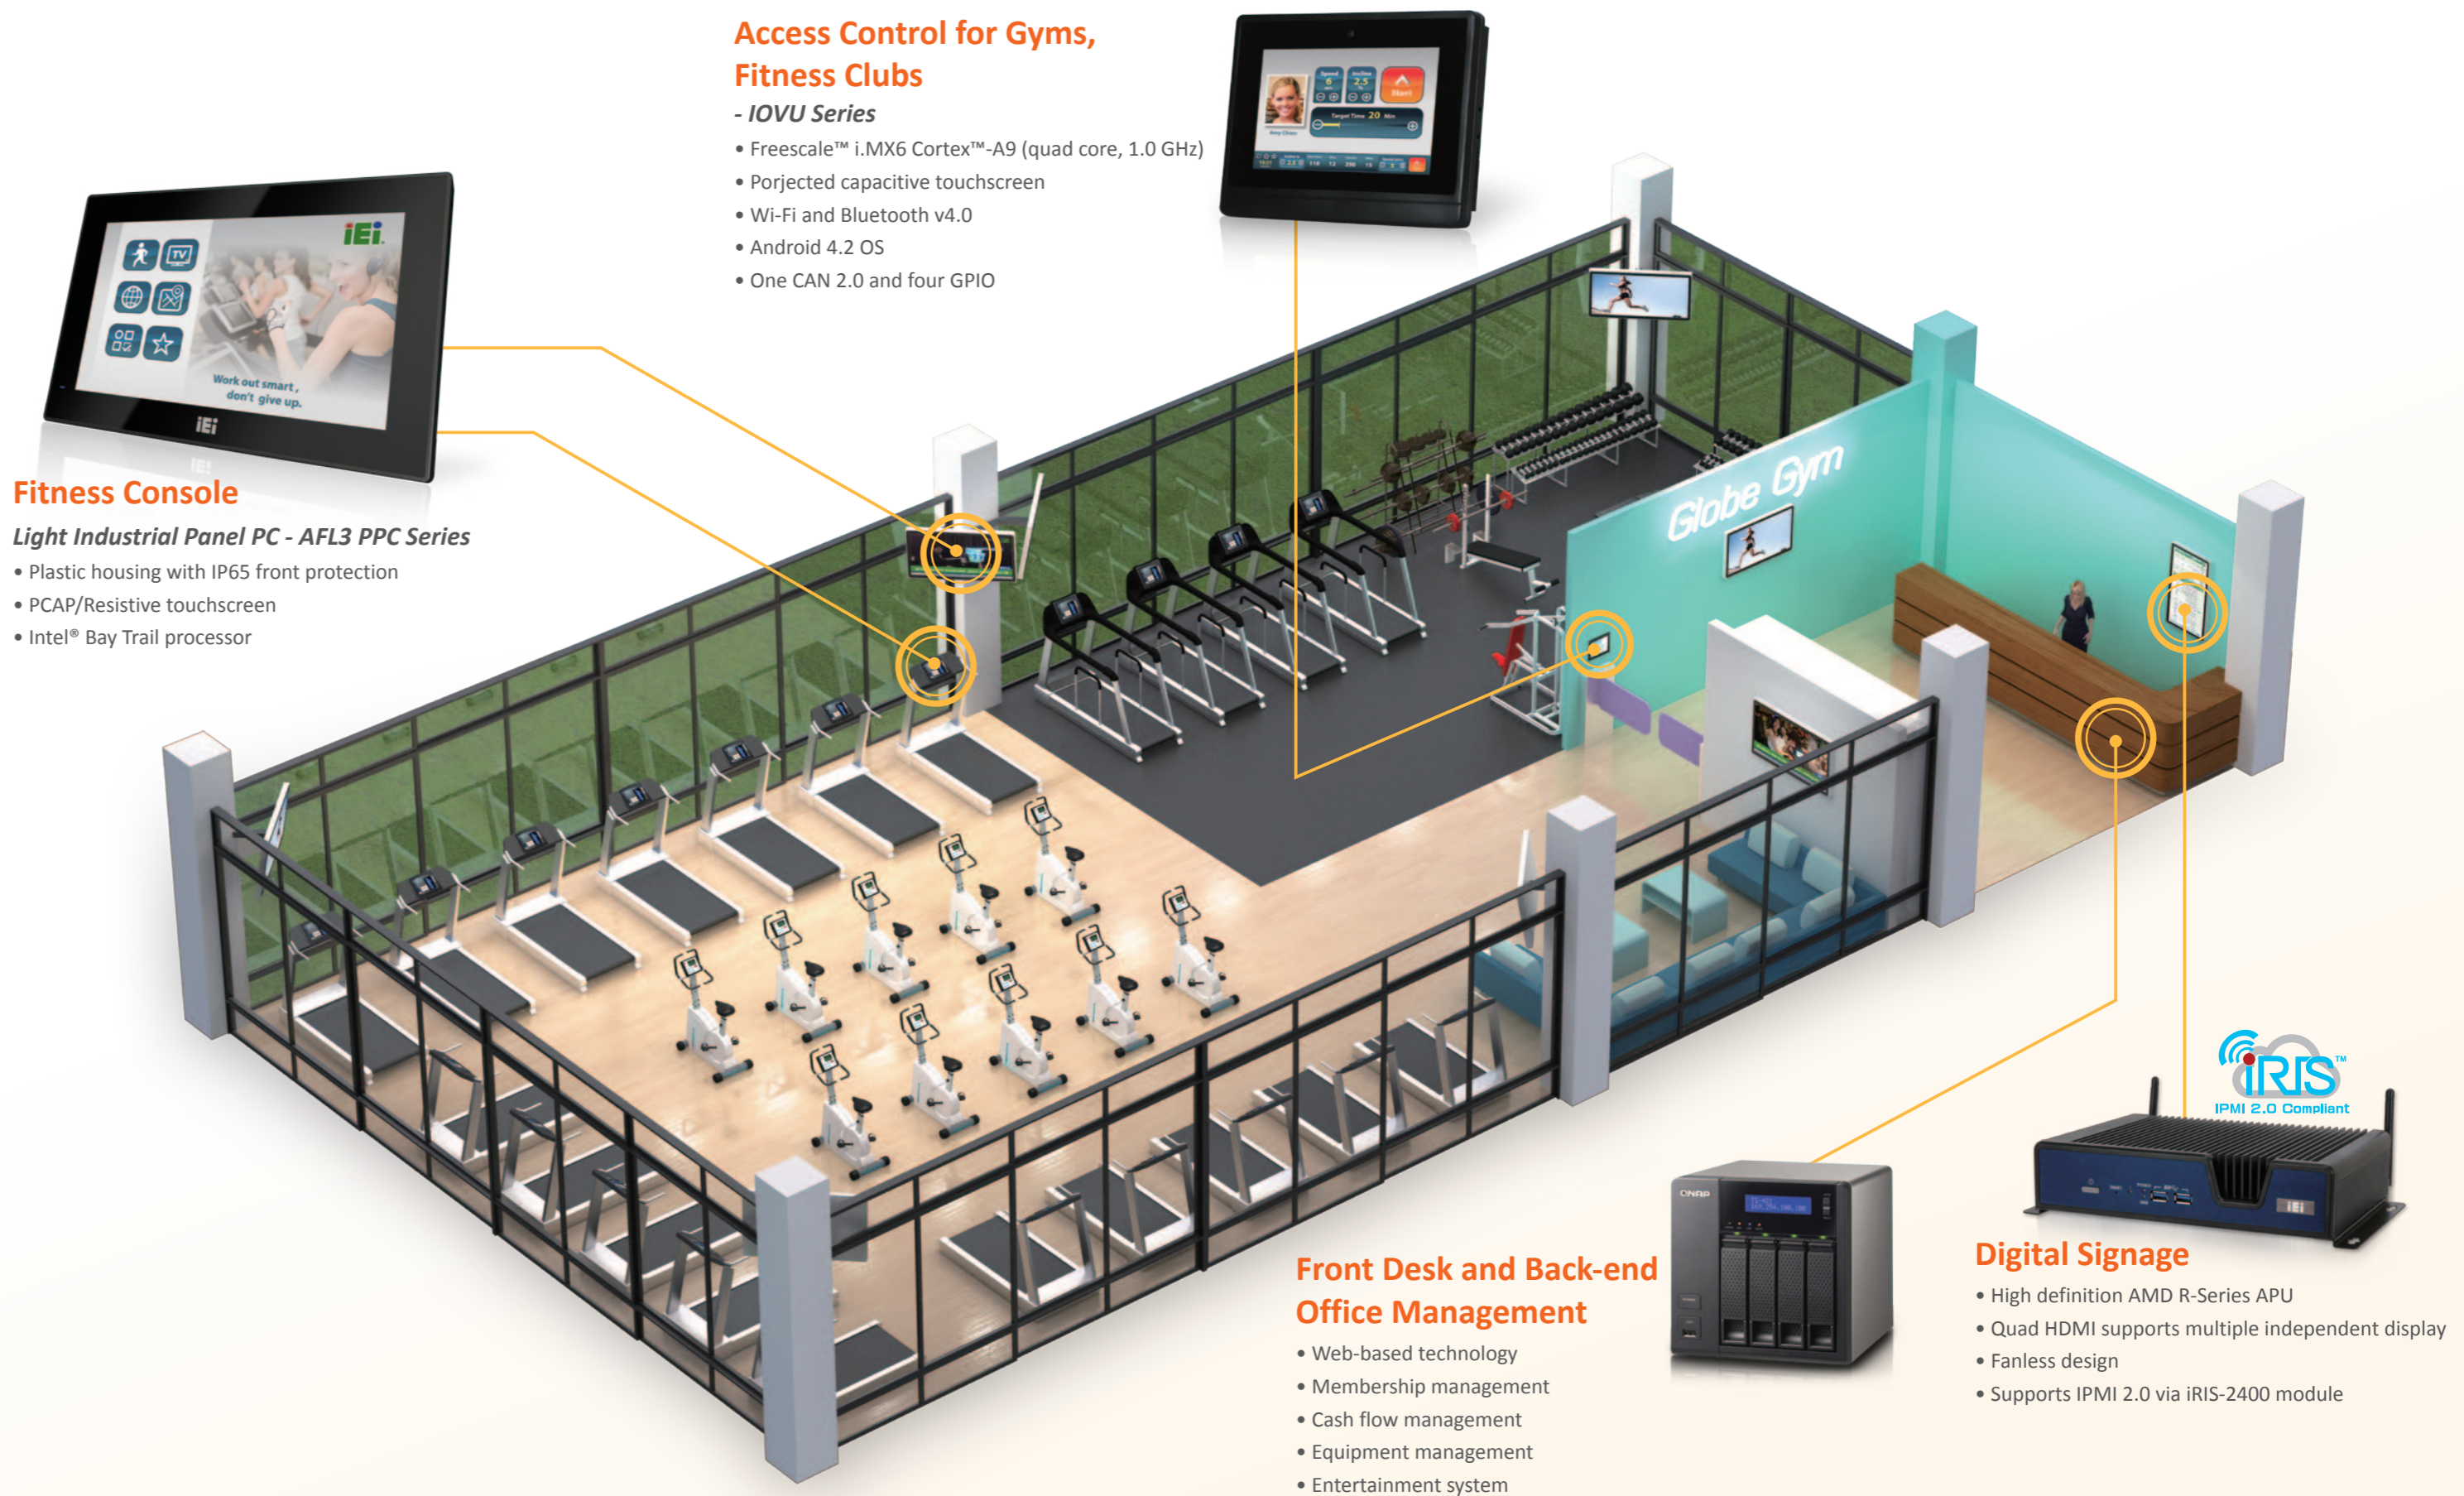

IOVU Series

AFL3 Series

QNAP NAS

IDS-200-A70M

Smart Fitness Solution

ICPA smart fitness solution provides customized fitness equipments, rehabilitation equipments, front desk and back-end office management for a fitness club. The purpose of Our smart fitness solution is to create a better workout environment and to provide a high quality workout experience to customers.

Modularized Open Frame Console for All-in-one Design

(Ready for customization or any OEM/ODM projects)

Front Desk and Back-end Office Management

Medical and Rehabilitation Equipments

Fitness Console

Light Industrial Panel PC - AFL3 PPC Series

- Plastic housing with IP65 front protection
- PCAP/Resistive touchscreen
- Intel® Bay Trail processor

Access Control for Gyms, Fitness Clubs

- IOVU Series

- Freescale™ i.MX6 Cortex™-A9 (quad core, 1.0 GHz)
- Projected capacitive touchscreen
- Wi-Fi and Bluetooth v4.0
- Android 4.2 OS
- One CAN 2.0 and four GPIO

Front Desk and Back-end Office Management

- Web-based technology
- Membership management
- Cash flow management
- Equipment management
- Entertainment system

Digital Signage

- High definition AMD R-Series APU
- Quad HDMI supports multiple independent display
- Fanless design
- Supports IPMI 2.0 via iRIS-2400 module