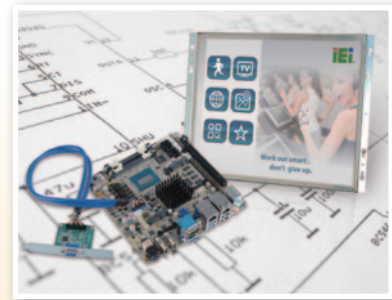

## Modularized Open Frame Console for All-in-one Design

(Ready for customization or any OEM/ODM projects)

Main Controller Board Design

ID Design

System Integration